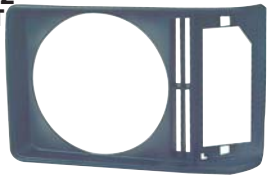

REPLACEMENT FOR

L300 '80-'86

214-1207-2 6

LIGHT CASE
R MB 117871
L MB 117870
R MB 117873
L MB 117872
5PCS 0.8CFT

'80

214-1101N-RD-H LD-E

HEAD LAMP (W/R)
R
L
12PCS
3.20CFT

43T